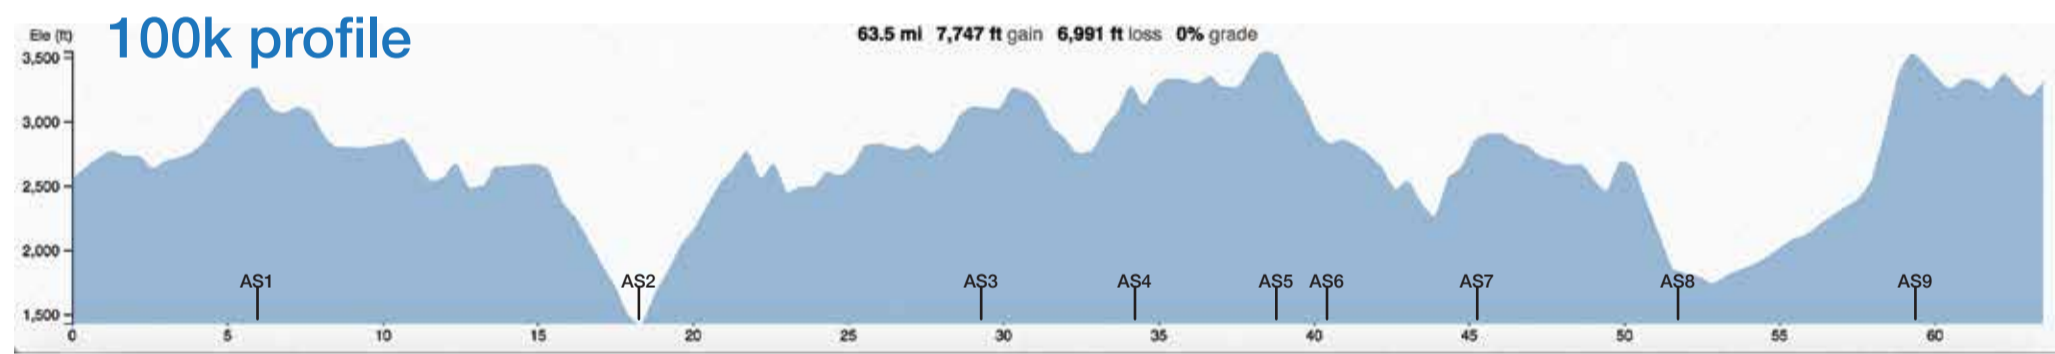

UROC 100K, 50K- 6:00am
25K- 9:00am

May 13, 2017

- Aid Stations
- 100k, 50k
- 100k
- 100k, 50k, 25k

100k time limit: 19:30 hours
50k time limit: 10 hours

100K		MILES	TO NEXT	ELEVATION	CREW	DROP BAGS	PACER PICKUP- NO PACER FOR CASH PURSE RACE	CUTOFFS- 19:30 TIME LIMIT	FIRST RUNNER	LAST RUNNER
	CAMP BLUE RIDGE- START	0	6.8	2592					6:00 AM	6:00 AM
1	WHETSTONE NORTH	6.8	11.4	3103	✓	✓			6:54 AM	8:04 AM
2	WHETSTONE SOUTH	18.1	11.4	1469					8:22 AM	11:32 AM
3	WHETSTONE NORTH	29.5	5.01	3103	✓	✓			9:53 AM	15:03 PM
4	SKYLARK POND	34.5	4.1	3565	✓		✓	16:35 PM	10:31 AM	16:35 PM
5	BALD MOUNTAIN	38.6	2.1	3536				17:51 PM	11:05 AM	17:51 PM
6	SLACKS OVERLOOK	40.7	4.5	3123	✓	✓	✓	18:29 PM	11:20 AM	18:29 PM
	WHITE ROCK GAP- NO AID	42.9		2585	✓					
7	SLACKS OVERLOOK	45.2	7.7	3123	✓	✓	✓	19:52 PM	11:56 AM	19:52 PM
8	MILLS CREEK RESERVOIR- WALK TO AS	52.9	6.4	1829	✓	✓	✓	22:14 PM	12:57 PM	22:14 PM
9	BALD MOUNTAIN	59.3	4.2	3536				12:12 AM	13:47 PM	24:12 AM
	SKYLARK- FINISH	63.5		3565				1:30 AM	14:20 PM	1:30 AM

50K		MILES	TO NEXT	ELEVATION	CREW	DROP BAGS	PACER PICKUP	CUTOFFS- 10 HOURS TIME LIMIT	FIRST RUNNER	LAST RUNNER
	CAMP BLUE RIDGE- START	0	3.5	2592					6:00 AM	6:00 AM
1	SKYLARK POND	5.34	4.1	3565	✓			7:33 AM	6:43 AM	7:33 AM
2	BALD MOUNTAIN	9.3	2.1	3536				8:43 AM	7:13 AM	8:43 AM
3	SLACKS OVERLOOK	11.4	4.5	3123	✓	✓	✓	9:20 AM	7:29 AM	9:20 AM
	WHITE ROCK GAP- NO AID	13.6		2585	✓					
4	SLACKS OVERLOOK	15.9	7.7	3123	✓	✓	✓	10:38 AM	8:05 AM	10:38 AM
5	MILLS CREEK RESERVOIR- WALK TO AS	23.6	6.4	1829	✓	✓	✓	12:54 PM	9:06 AM	12:54 PM
6	BALD MOUNTAIN	30	4.2	3536				14:46 PM	9:56 AM	14:46 PM
	SKYLARK- FINISH	34.2		3565				16:00 PM	10:29 AM	16:00 PM