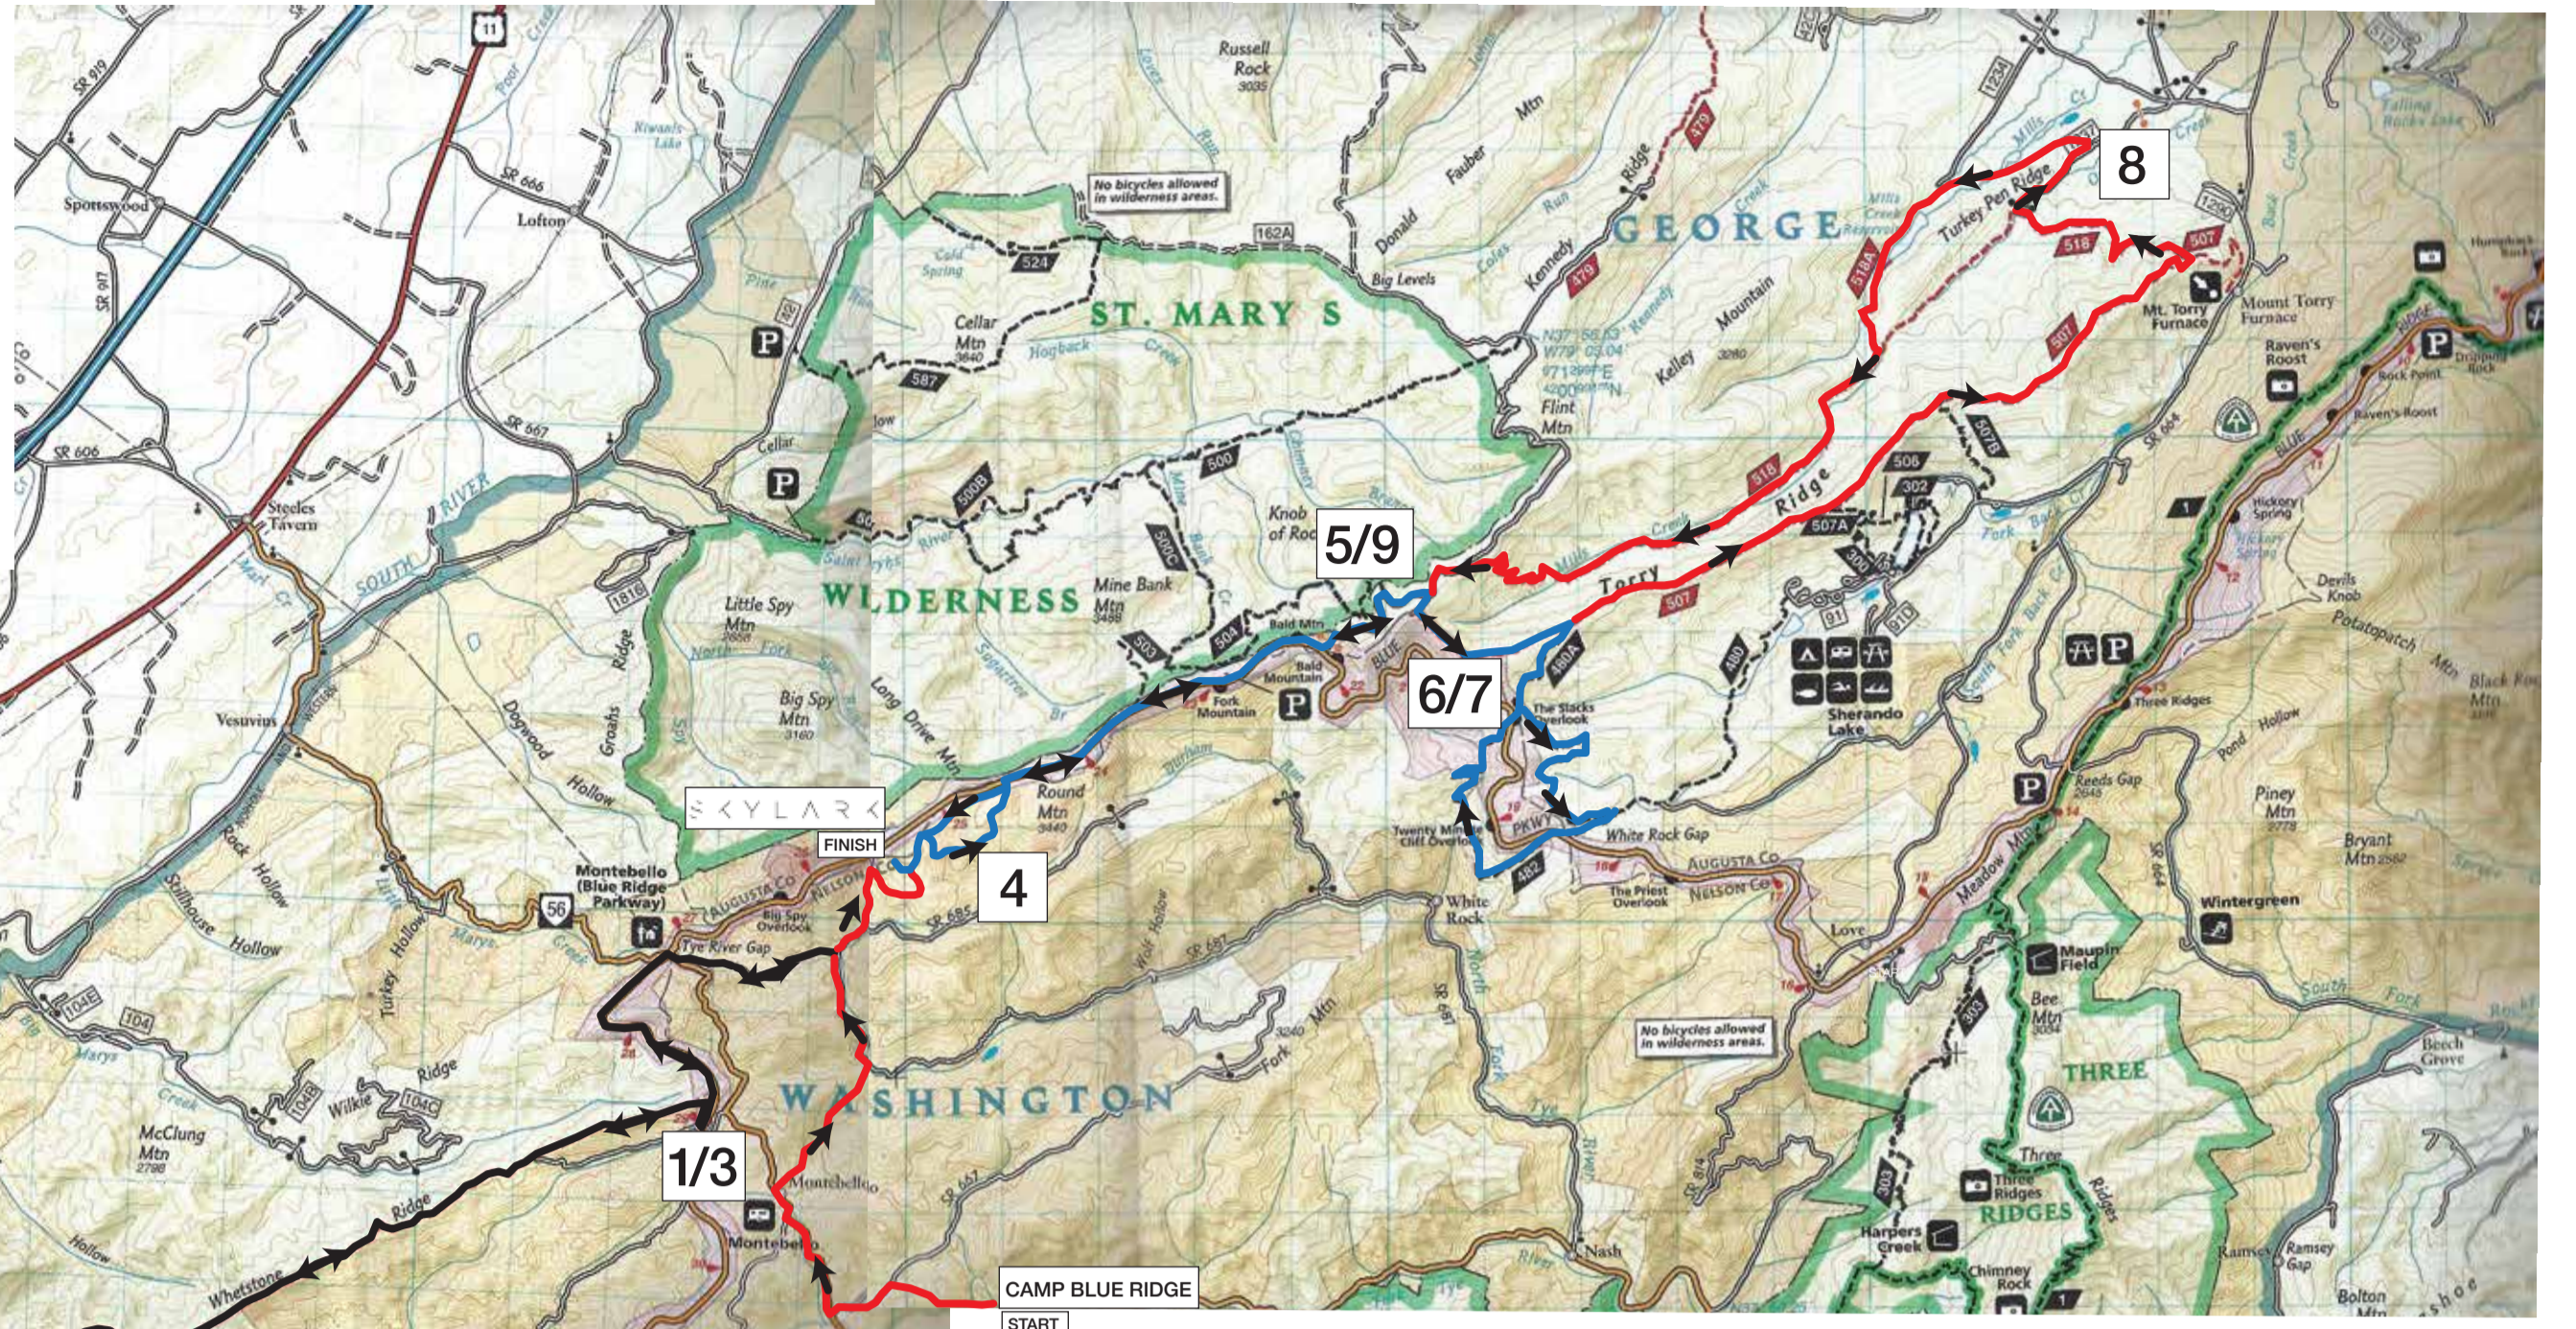

UROC 100K, 50K- 6:00am
25K- 9:00am

May 13, 2017

- Aid Stations
- 100k, 50k
- 100k
- 100k, 50k, 25k