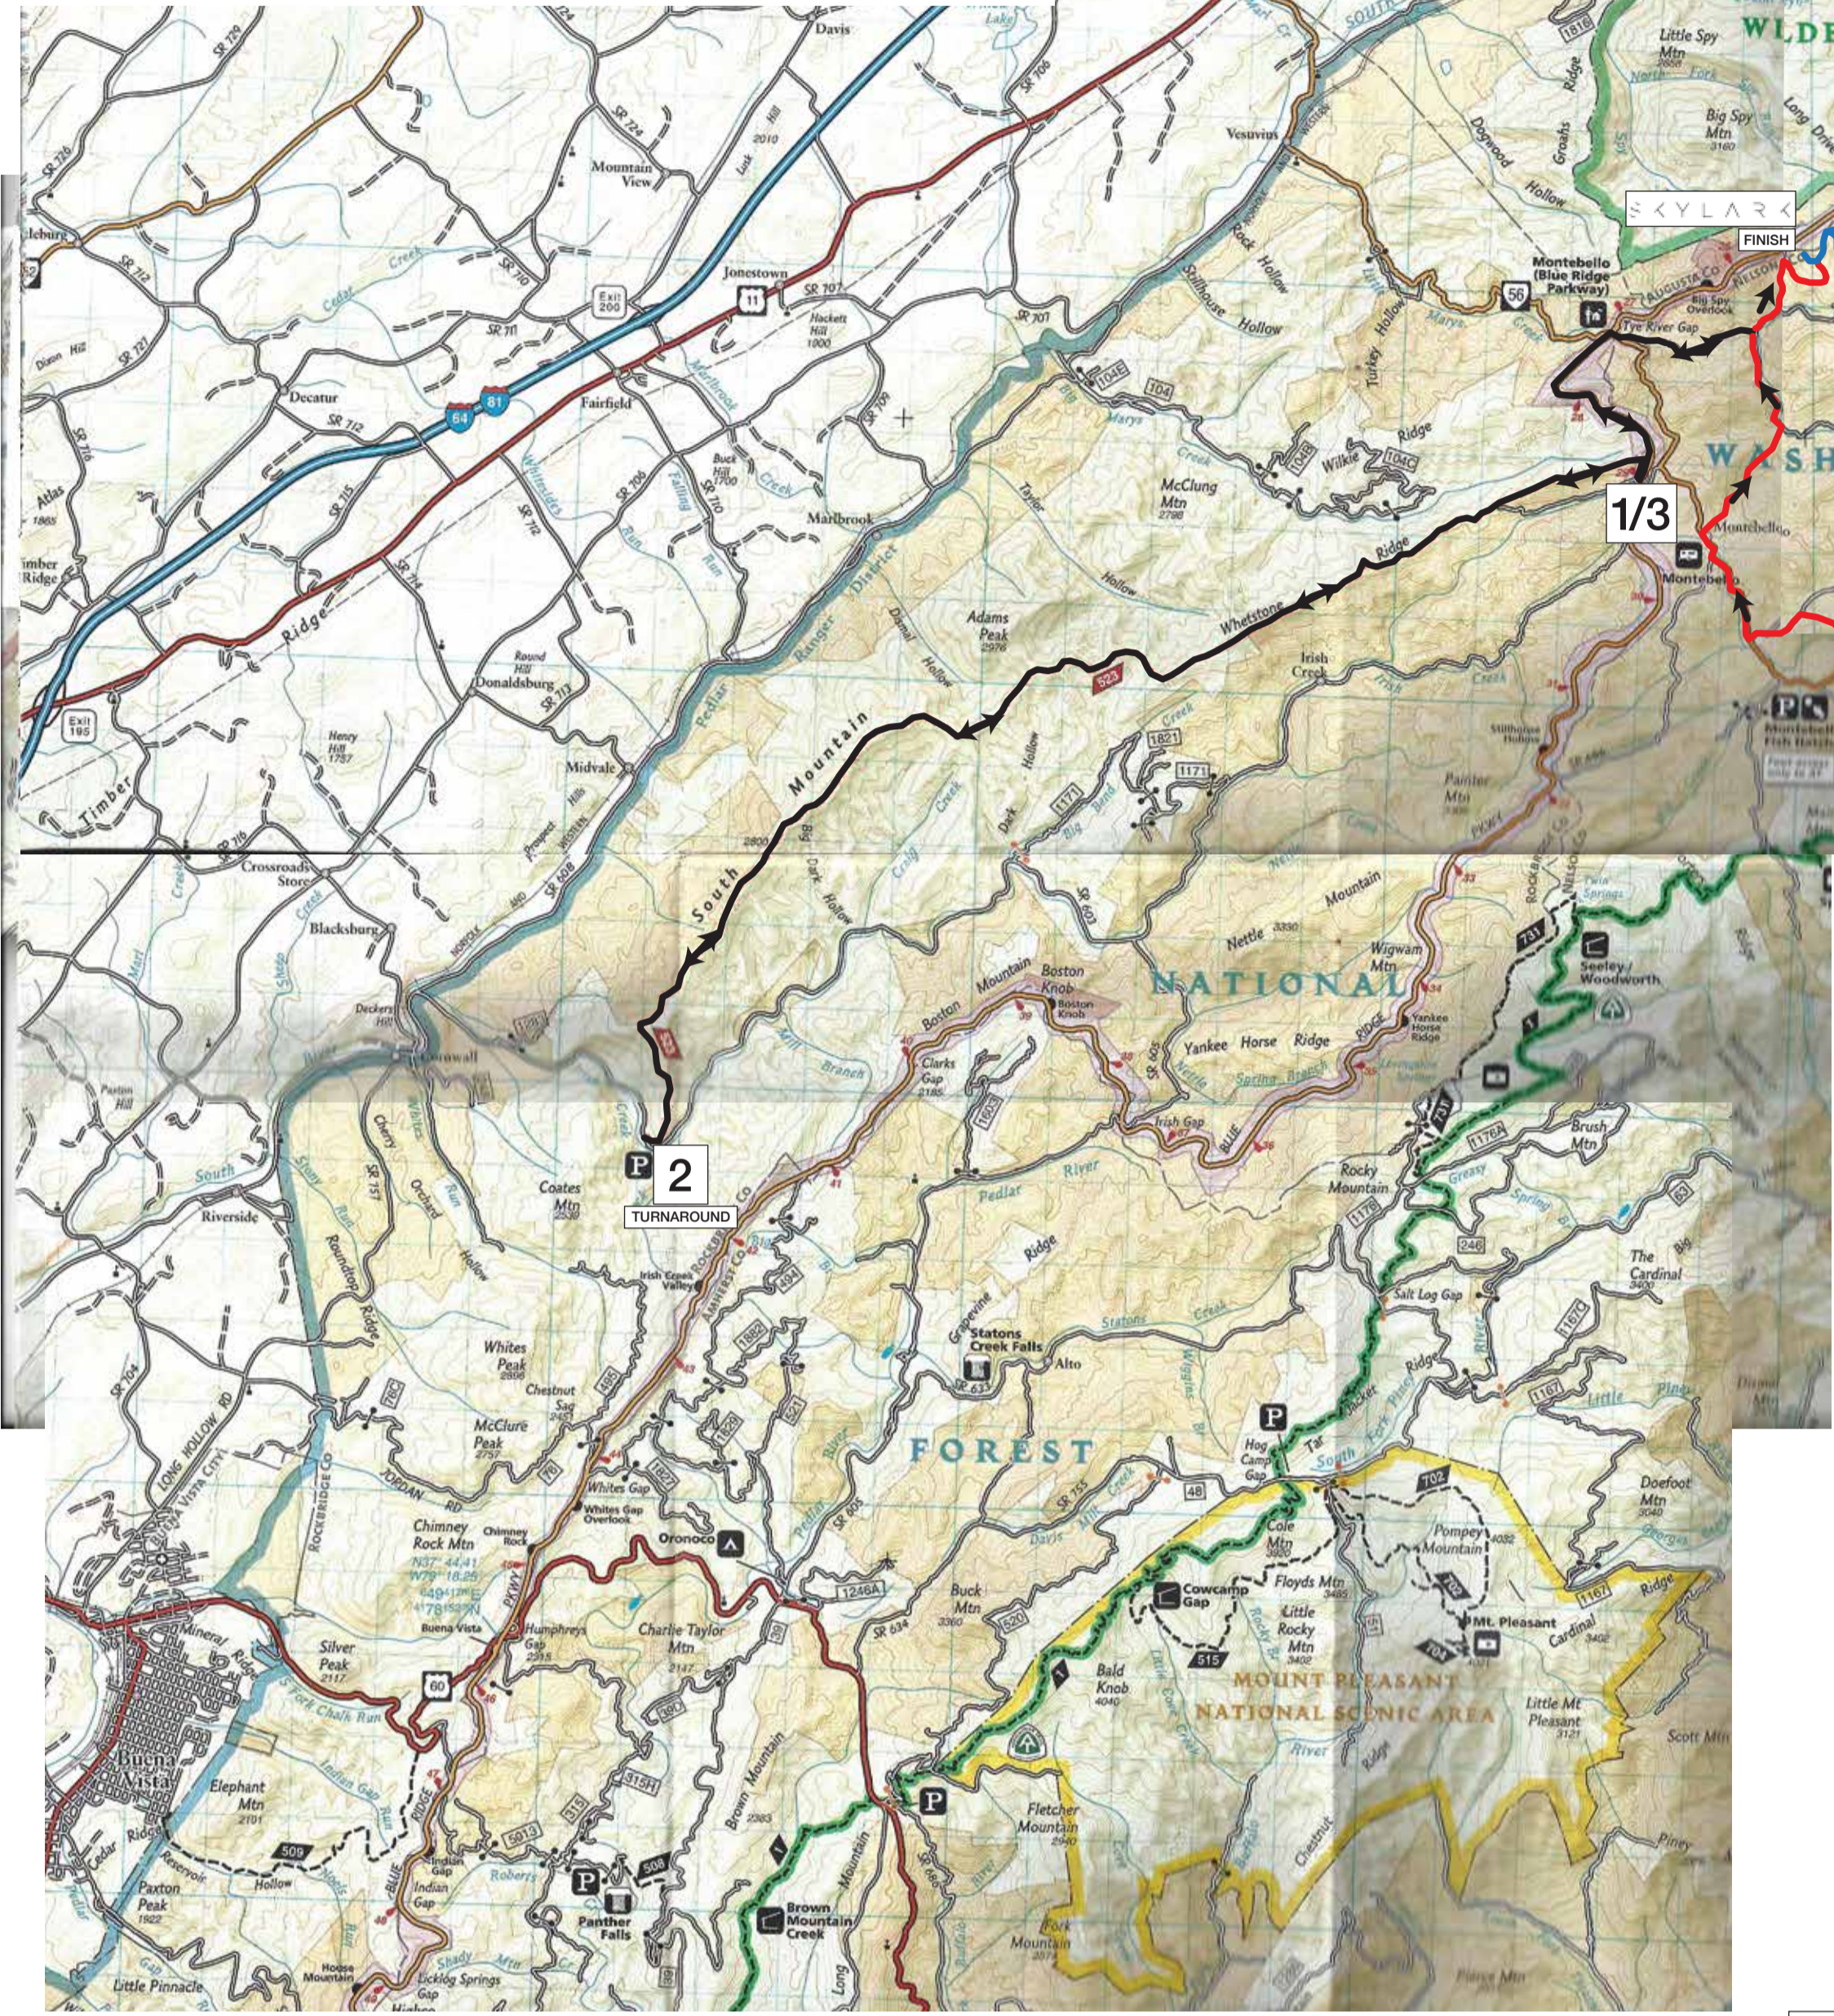

UROC 100K, 50K- 6:00am
25K- 9:00am

May 13, 2017

- Aid Stations
- 100k, 50k
- 100k
- 100k, 50k, 25k