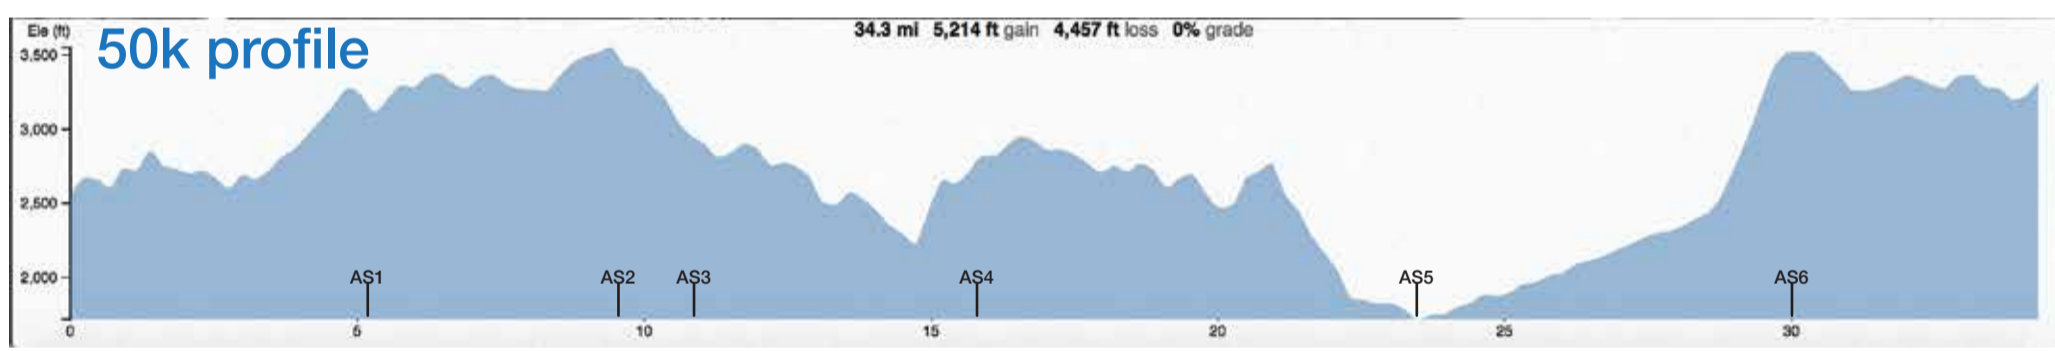

UROC 100K, 50K- 6:00am
25K- 9:00am

May 13, 2017

- Aid Stations
- 100k, 50k
- 100k
- 100k, 50k, 25k

100k time limit: 19:30 hours
50k time limit: 10 hours

100K		MILES	TO NEXT	ELEVATION	CREW	DROP BAGS	PACER PICKUP- NO PACER FOR CASH PURSE RACE	CUTOFFS- 19:30 TIME LIMIT	FIRST RUNNER	LAST RUNNER
	CAMP BLUE RIDGE- START	0	6.8	2592					6:00 AM	6:00 AM
1	WHETSTONE NORTH	6.8	11.4	3103	✓	✓			6:54 AM	8:04 AM
2	WHETSTONE SOUTH	18.1	11.4	1469					8:22 AM	11:32 AM
3	WHETSTONE NORTH	29.5	5.01	3103	✓	✓			9:53 AM	15:03 PM
4	SKYLARK POND	34.5	4.1	3565	✓		✓	16:35 PM	10:31 AM	16:35 PM
5	BALD MOUNTAIN	38.6	2.1	3536				17:51 PM	11:05 AM	17:51 PM
6	SLACKS OVERLOOK	40.7	4.5	3123	✓	✓	✓	18:29 PM	11:20 AM	18:29 PM
	WHITE ROCK GAP- NO AID	42.9		2585	✓					
7	SLACKS OVERLOOK	45.2	7.7	3123	✓	✓	✓	19:52 PM	11:56 AM	19:52 PM
8	MILLS CREEK RESERVOIR- WALK TO AS	52.9	6.4	1829	✓	✓	✓	22:14 PM	12:57 PM	22:14 PM
9	BALD MOUNTAIN	59.3	4.2	3536				12:12 AM	13:47 PM	24:12 AM
	SKYLARK- FINISH	63.5		3565				1:30 AM	14:20 PM	1:30 AM

50K		MILES	TO NEXT	ELEVATION	CREW	DROP BAGS	PACER PICKUP	CUTOFFS- 10 HOURS TIME LIMIT	FIRST RUNNER	LAST RUNNER
	CAMP BLUE RIDGE- START	0	3.5	2592					6:00 AM	6:00 AM
1	SKYLARK POND	5.34	4.1	3565	✓			7:33 AM	6:43 AM	7:33 AM
2	BALD MOUNTAIN	9.3	2.1	3536				8:43 AM	7:13 AM	8:43 AM
3	SLACKS OVERLOOK	11.4	4.5	3123	✓	✓	✓	9:20 AM	7:29 AM	9:20 AM
	WHITE ROCK GAP- NO AID	13.6		2585	✓					
4	SLACKS OVERLOOK	15.9	7.7	3123	✓	✓	✓	10:38 AM	8:05 AM	10:38 AM
5	MILLS CREEK RESERVOIR- WALK TO AS	23.6	6.4	1829	✓	✓	✓	12:54 PM	9:06 AM	12:54 PM
6	BALD MOUNTAIN	30	4.2	3536				14:46 PM	9:56 AM	14:46 PM
	SKYLARK- FINISH	34.2		3565				16:00 PM	10:29 AM	16:00 PM